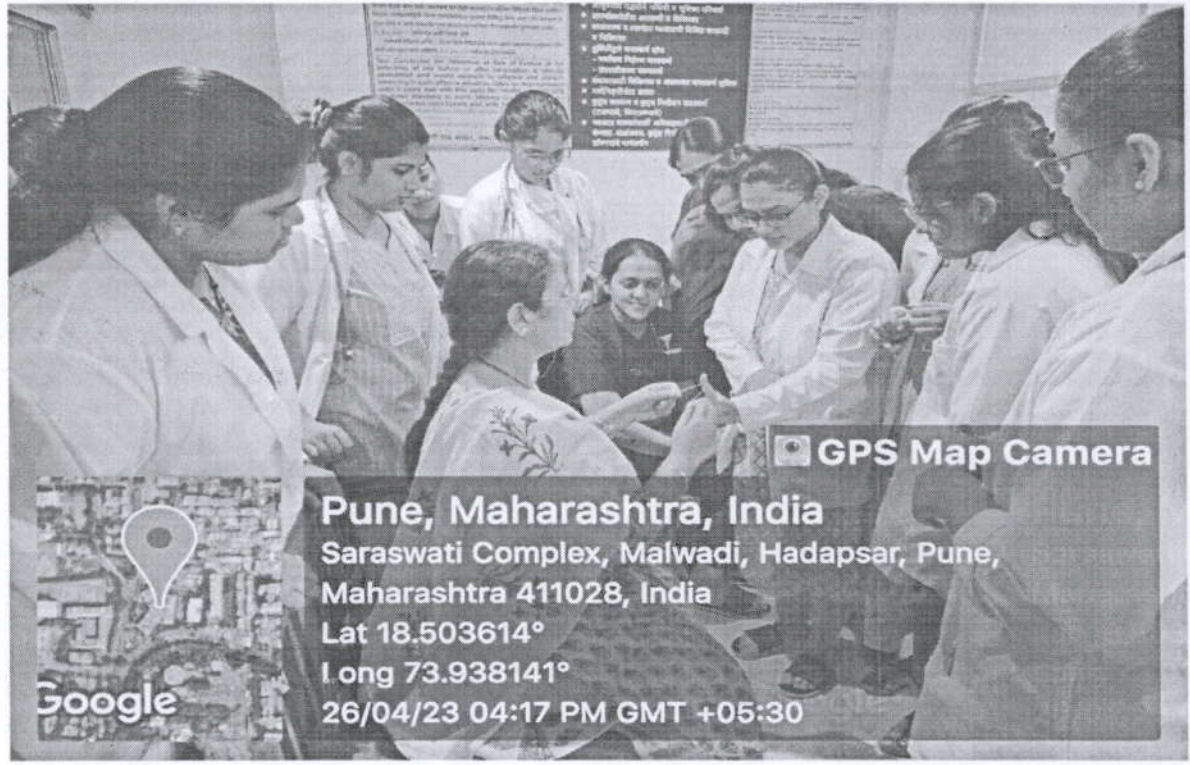

GPS Map Camera