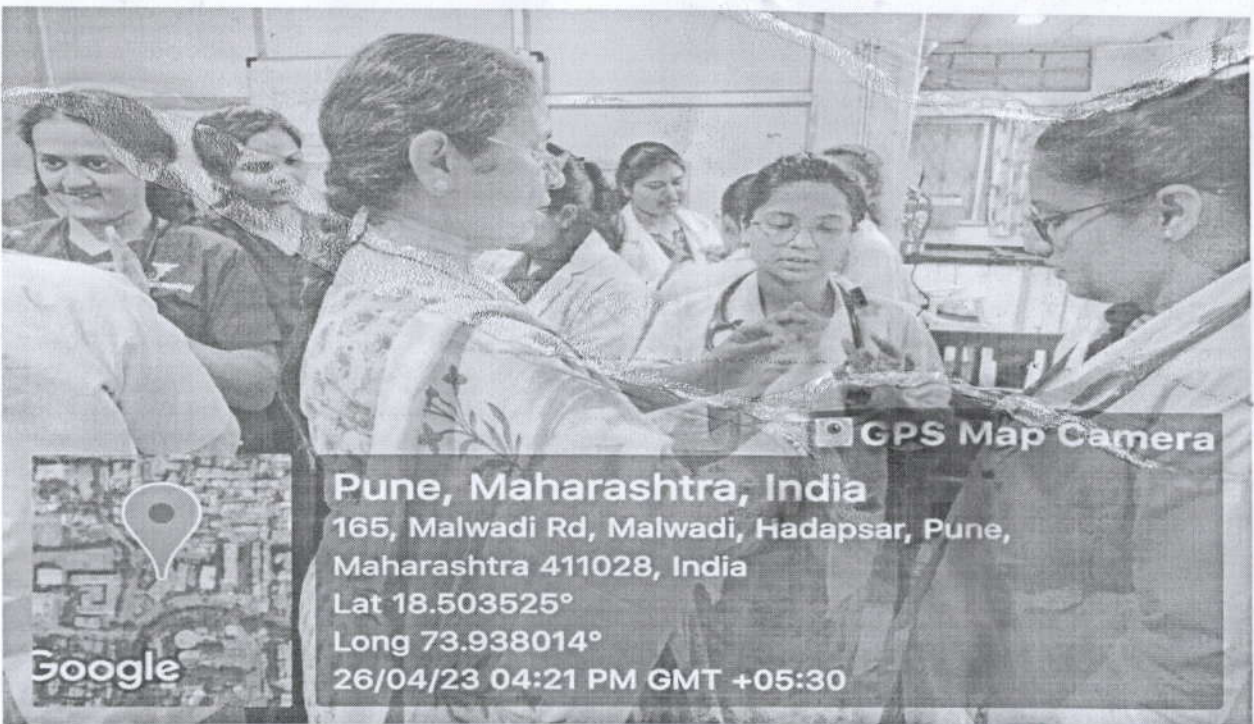

GPS Map Camera

Pune, Maharashtra, India

165, Malwadi Rd, Malwadi, Hadapsar, Pune,
Maharashtra 411028, India

Lat 18.503525°

Long 73.938014°

26/04/23 04:21 PM GMT +05:30

pphdivya

PRINCIPAL
M.A. M's, Sumatibhai Shah
Ayurved Mahavidyalaya,
Hadapsar, Pune-411028