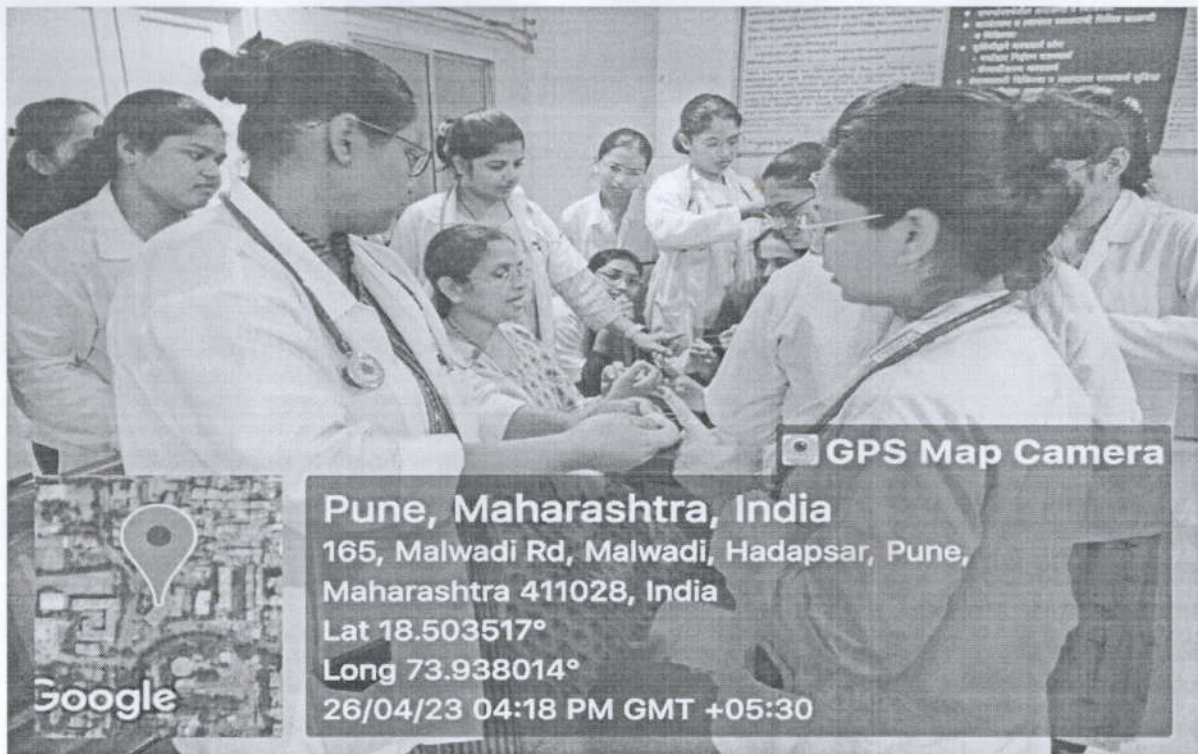

GPS Map Camera